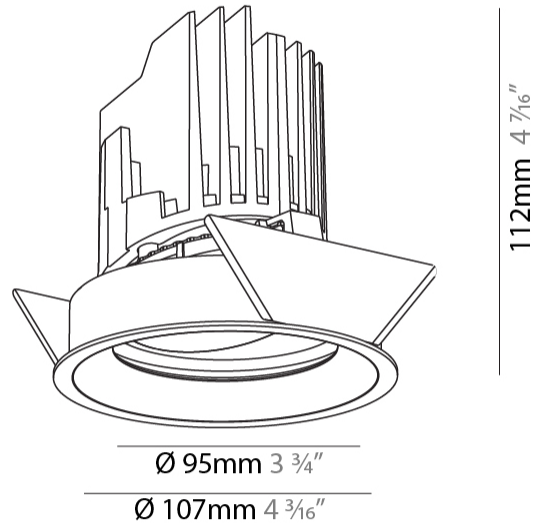

GENERAL

Series: Bioniq
 Subseries: Bioniq Round Adjustable
 Brand: Prolicht
 Division: Architectural
 Mounting Type: Recessed
 Mounting Location: Ceiling
 Subcategory: Downlight

PHYSICAL

Shape: Round
 Diameter (mm): 107
 Diameter (in): 4 3/16
 Height (mm): 112
 Height (in): 4 7/16
 Ceiling Thickness (mm): 10 / 12.5 / 15
 Ceiling Thickness (in): 3/8 or 1/2 or 9/16
 Min. Recessing Depth (mm): 130
 Min. Recessing Depth (in): 5 1/8
 Light Distribution: Adjustable / Downlight
 Weight (kg): 0.484
 Weight (lbs): 1.07
 Fixture Finish: SSR / BKV / CWI / CRY / HAB / UFT / ITA / RUA / FTG / MYG / LOD / PUS / FRO / FUP / KIA / POP / BLS / SPG / MEY / GOH / GUM / CHC / COM / ABZ / JAG / OBR / MOS / ROR
 Fixture Material: Aluminum Die Cast
 Cut-out Measurements: 98mm / 3 7/8"

OPTICAL

Reflector: 14 / 18 / 42
 Adjustability: Rotational 355°, Tilt 30°

RATINGS AND CERTIFICATIONS

Certified By: Certified for North American Standards
 IP rating: IP54

BIONIQ ROUND ADJUSTABLE RECESSED

A35239-